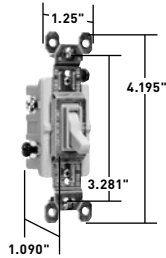

SWITCHES

TradeMaster® Grounding Toggle Switches 15A, 120VAC

6631G

Features

- Thermoplastic toggle and frame.
- Extra-long strap.
- High-impact resistant construction.
- Side wire #12 and #14 AWG; push wire #14 AWG.
- Tri-drive ground, terminal and mounting screws.
- Easy-access green hex head ground screw.
- Smooth, quiet toggle action.

CATALOG NUMBER	RATING		COLOR	3rd PARTY COMPLIANCE		
	A.	VAC		UL20	FSUL WS896	C22.2 111
SINGLE POLE TOGGLE SWITCHES GROUNDING						
660IG*	15	120	Ivory	•		•
660WG*	15	120	White	•		•
660G*	15	120	Brown	•		•
660BKG	15	120	Black	•		•
660LAG*	15	120	Light Almond	•		•
SINGLE POLE TOGGLE SWITCHES GROUNDING (WITHOUT EARS)						
660IGMH	15	120	Ivory	•		•
660WGMH	15	120	White	•		•
660GMH	15	120	Brown	•		•
NAFTA-COMPLIANT SINGLE POLE TOGGLE SWITCHES GROUNDING						
660NAIG	15	120	Ivory		•	
660NAWG	15	120	White		•	
660NAG	15	120	Brown		•	
660NABKG	15	120	Black		•	
660NALAG	15	120	Light Almond		•	
THREE-WAY TOGGLE SWITCHES GROUNDING						
6631G*	15	120	Ivory	•		•
663WG*	15	120	White	•		•
663G*	15	120	Brown	•		•
663BKG	15	120	Black	•		•
663LAG*	15	120	Light Almond	•		•
NAFTA-COMPLIANT THREE-WAY TOGGLE SWITCHES GROUNDING						
6631G	15	120	Ivory		•	
663WG	15	120	White		•	
663G	15	120	Brown		•	
663BKG	15	120	Black		•	
663LAG	15	120	Light Almond		•	
FOUR-WAY TOGGLE SWITCHES GROUNDING						
6641G	15	120	Ivory	•		•
664WG	15	120	White	•		•
664G	15	120	Brown	•		•
664BKG	15	120	Black	•		•
664LAG	15	120	Light Almond	•		•
* 664ICN	15	120	Ivory	•		•
* 664WCN	15	120	White	•		•
NAFTA-COMPLIANT FOUR-WAY TOGGLE SWITCHES GROUNDING						
6641G	15	120	Ivory		•	
664WG	15	120	White		•	
664G	15	120	Brown		•	
664BKG	15	120	Black		•	
664LAG	15	120	Light Almond		•	

660WG

664G

* Denotes Canadian catalog number. All Canadian products have Combination Slotted/Robertson Head Brass Screws.

* Available in bulk packs of 100. Please contact customer support.

NAFTA-Compliant Switches are ideal for use on projects subject to the provisions of the Buy American Act.